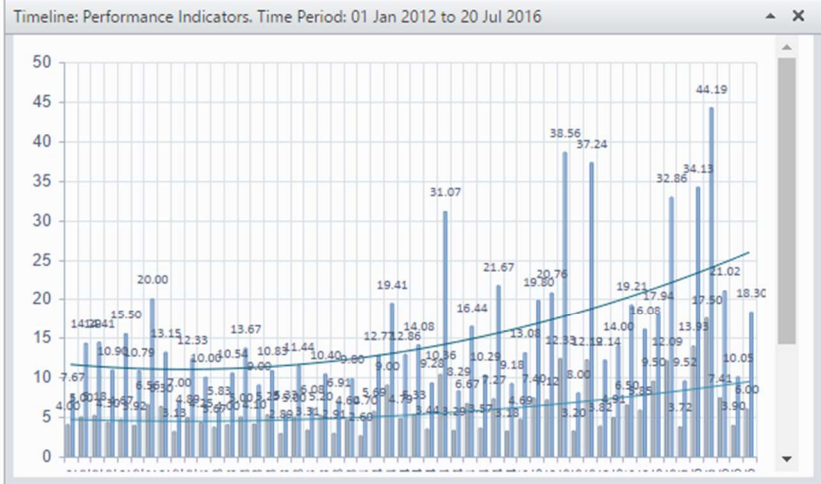

# 1. Overview

*The Analytics classic dashboards displays a dashboard of charts that have been defined using the Classic Chart module.*

*Each chart is displayed as a thumbnail view with charts arranged across the chart dashboard.*

Charts may also be dragged and dropped around the dashboard to re-arrange the sequence of how the charts are presented.

Charts may also be closed by clicking on the close icon in the top right of the each chart view.